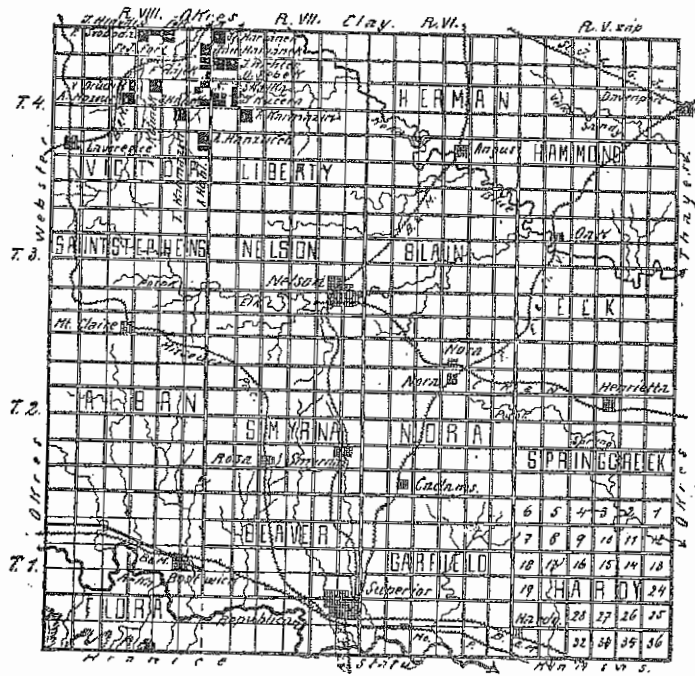

NUCKOLLS COUNTY NEBRASKA

Mapa okresu Nuckolls, v Nebrasce.

NUCKOLLS COUNTY, NEBRASKA

(It) lies near the border of Kansas. It has 11,401 inhabitants. Nelson is the office of the county seat. The topography is more rolling, except in the northeast part, where it is completely level. The soil, where there isn't gravel, is fertile. The Czechs here more or less, live throughout the west part near Clay County.

<u>Name</u>	<u>Town of Lawrence</u>		<u>Place of Birth</u>	
	<u>Occupation</u>	<u>Village</u>	<u>Town</u>	<u>County</u>
Jan Fort	Harness Maker	Lukavice	Prestice	Plzen

<u>Name and postoffice</u>	<u>Liberty Precinct</u>		<u>Place of Birth</u>		
	<u>Section</u>	<u>Acres</u>	<u>Village</u>	<u>Town</u>	<u>County</u>
Dewesee:					
Jos. Harvanek	6	160	Volesinky	Bystrice	Jihlava
Jos. Richter	7	160	Serkovice	Tisnov	Brno
Osvald Sebek	7	160	Tremchov	Tisnov	Brno
Fr. Karmazin	18,20	320	Radesin	N. Mesto	Jihlava
Jan Kucera	18	160	Radesin	N. Mesto	Jihlava