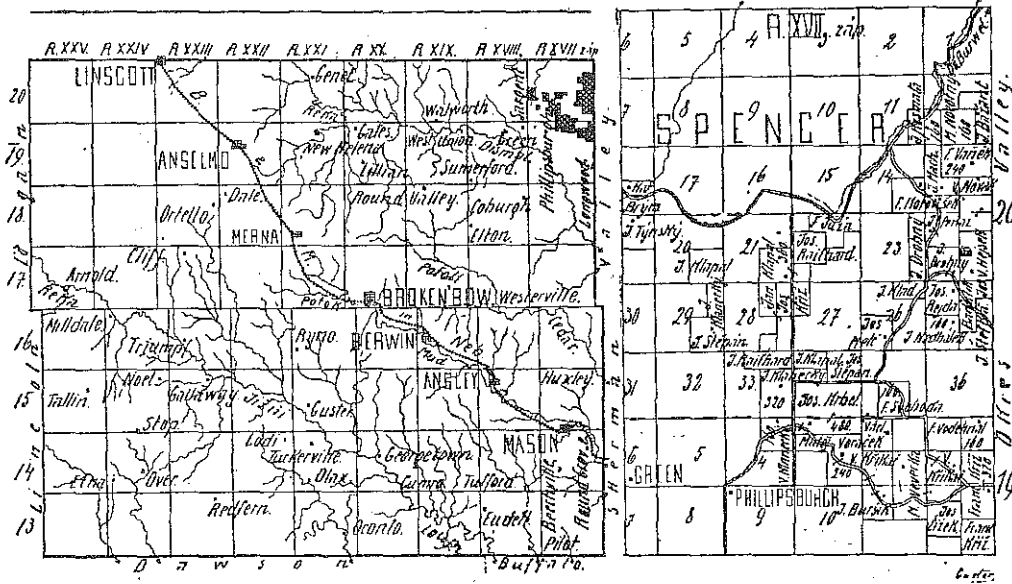

CUSTER COUNTY NEBRASKA

Okres Custer, v Nebrasce.

Severovýchodní roh okresu
Custer, v Neb.

CUSTER COUNTY, NEBRASKA

(It) lies in almost the middle of the state. Population reads 21,647. The town of Broken Bow is the county seat. The landscape is rolling in much part, big, almost rough mountains. Soil for western part of the county is enough fertility. Water is drinkable in most part and it is great depth of 800 feet. The Bohemian settler chiefly lives near the border of Valley County. Several other settlers are also scattered in another part of the county.

Czech Settlers - Custer County, Nebraska - cont'd
(2)

SPENCER PRECINCT, T. 19, R. 17 West

<u>Name and postoffice</u>	<u>Section</u>	<u>Acres</u>	<u>Village</u>	<u>Birthplace</u>	<u>County</u>
				<u>Town</u>	
Longwood:					
Fr. Vodehnal	1	160	Sec	Litomysle	Chrudim
Fr. Kriz	12,1	320	Ihotice	Namest	Znojmo
Geranium:					
Vac. Krikac	2,1	320	Luzany	Prestice	Plzen
Longwood:					
Mart. Veverka	12,12,2	400	Tecice	Rosice	Brno
Vojt. Voracek	35,2	240	Oprasnice	Domazlice	Praha
Jak. Voracek	2	Exch	Oprasnice	Domazlice	Praha
Philipsburg:					
Mat. Voracek	3	240	Oprasnice	Domazlice	Praha
Jos. Krbel	34,3	480	V. Hluboky	Namest	Znojmo
Longwood:					
Jak. Bursik	11	160	Tecice	Rosice	Brno
Fr. Kriz	12	160	Ihotice	Namest	Znojmo