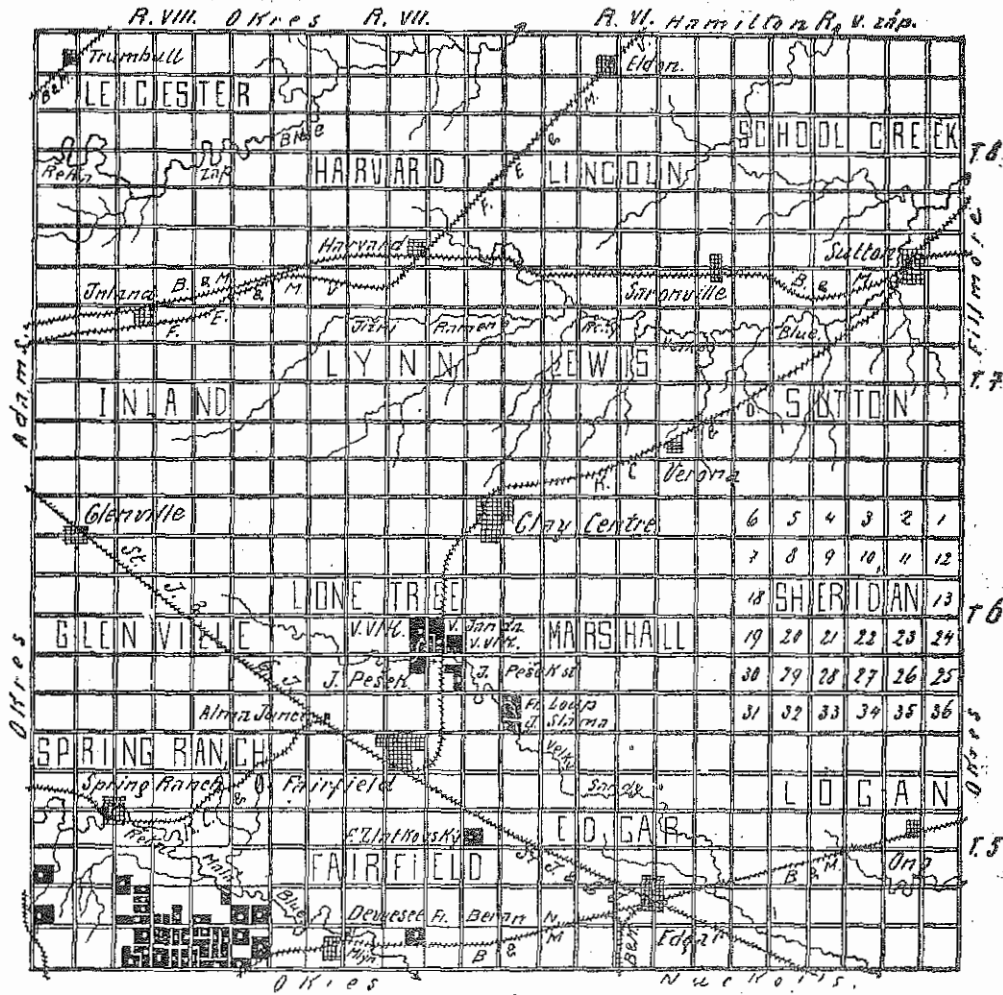

# CLAY COUNTY NEBRASKA

Mapa okresu Clay, v Nebrasce.

Clay County, Nebraska - 15 August (Srpen) 1892 - 'Hospodar' Newspaper

CLAY COUNTY, NEBRASKA

The county lies in the southeastern part of the state and is the second county north of the Kansas border. The population is 16,306. Clay Center is the county seat. Topography is gently rolling prairie and in places the land is level, but parts of the northeast and southwest are more rolling. Portions are different and exactly opposite.. The soil in some places where it isn't sandy, is quite good and water for drinking is possible from 10 to 50 feet deep. Price of the land is \$10.00 to \$25.00 an acre. In the northern part is a Russian Colony of settlers of German extraction and the Czech settlers are in the southwestern part. The first Czechs to settle were Mr. Vacl. Vlk, and V. Janda in Fairfield and Fort in Dewesee.

Lone Tree Precinct

| <u>Name and postoffice</u> | <u>Section</u> | <u>Acres</u> | <u>Village</u> | <u>Birthplace</u><br><u>Town</u> | <u>County</u> |
|----------------------------|----------------|--------------|----------------|----------------------------------|---------------|
| Fairfield:                 |                |              |                |                                  |               |
| Vaclav Vlk                 | 21,22,23       | 560          | Tvrzice        | Volyn                            | Pisek         |
| Flor. Cermak, laborer      | 23             |              | Konopiste      | Prachat                          | Pisek         |
| Vojt. Janda                | 23             | 240          | Doubrava       | Vl. Brezi                        | Pisek         |
| Jan Peseck, Sr.            | 26             | 160          | Tvrzice        | Volyn                            | Pisek         |
| Jan Peseck, Jr             | 27             | 160          | Tvrzice        | Volyn                            | Pisek         |