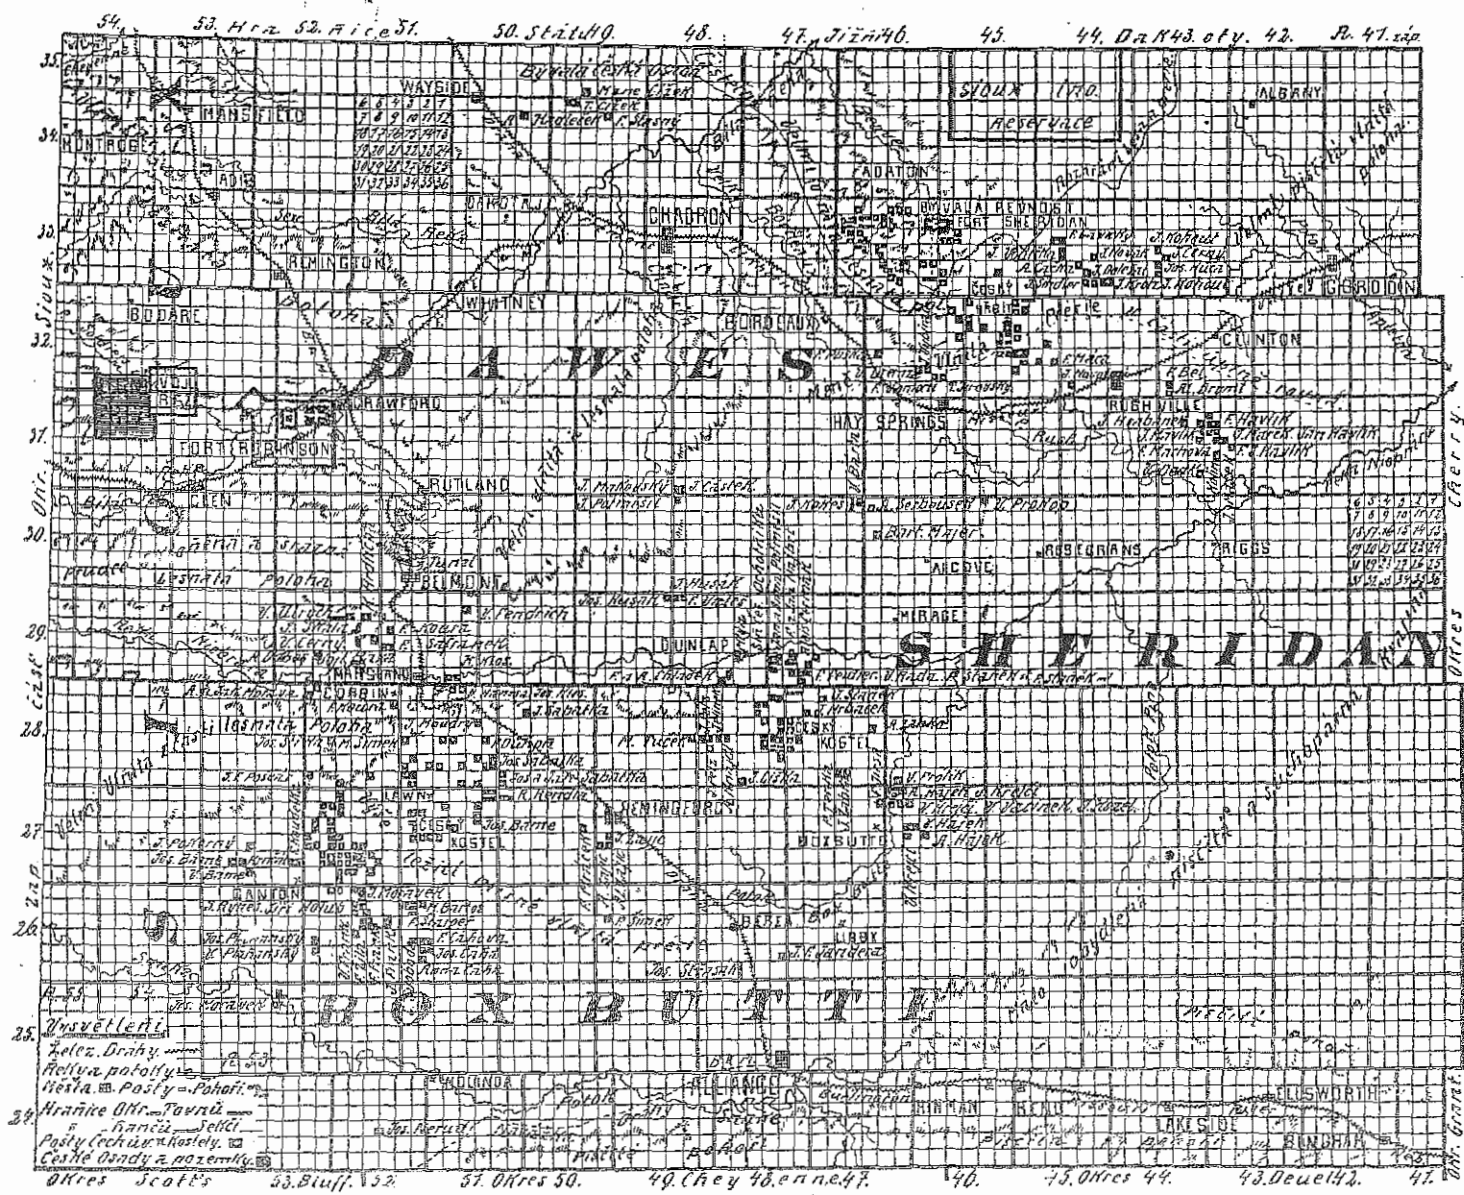

Mapa okresů Box Butte, Dawes, Sioux a Sheridan.

BOX BUTTE COUNTY
 DAWES COUNTY
 SHERIDAN COUNTY
 NEBRASKA

-93a-

25. *Průsvětlení*
 26. *Řez. Drahý*
 27. *Řez. Polný - Pohorl.*
 28. *Řez. Polný - Pohorl.*
 29. *Řez. Polný - Pohorl.*
 30. *Řez. Polný - Pohorl.*
 31. *Řez. Polný - Pohorl.*
 32. *Řez. Polný - Pohorl.*
 33. *Řez. Polný - Pohorl.*
 34. *Řez. Polný - Pohorl.*
 35. *Řez. Polný - Pohorl.*

BOX BUTTE COUNTY, NEBRASKA

(It) lies in the northwestern part of the state. It has 5478 inhabitants. Hemingford is the county seat while Alliance is the office of the land agency of the United States, besides being the site of the railroad repair shops of the B & M.

To the south is the Snake river, but along its banks the soil is sandy. In the eastern part, you find the Box Butte Creek. There are a few Czechs along either river, and just those who availed themselves of the advantages.